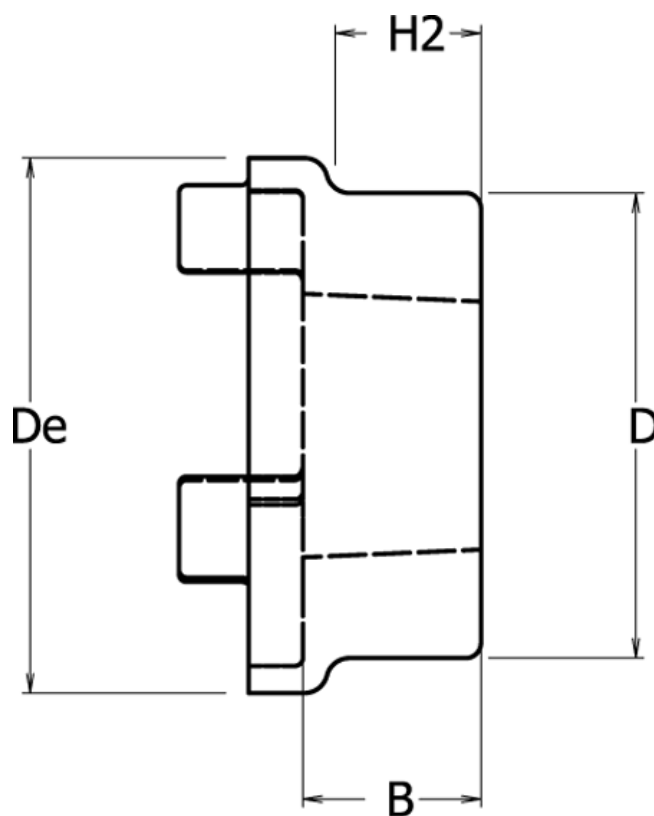

Data Sheet

Article number: 3303150F

Description: Coupling Hub HRC-F 150
w/Taperbushing indvendig 2012 maks. boring 50 mm

Measures

B = 33.5

D = 115

De = 150

For bush = 2012

H2 = 23.5